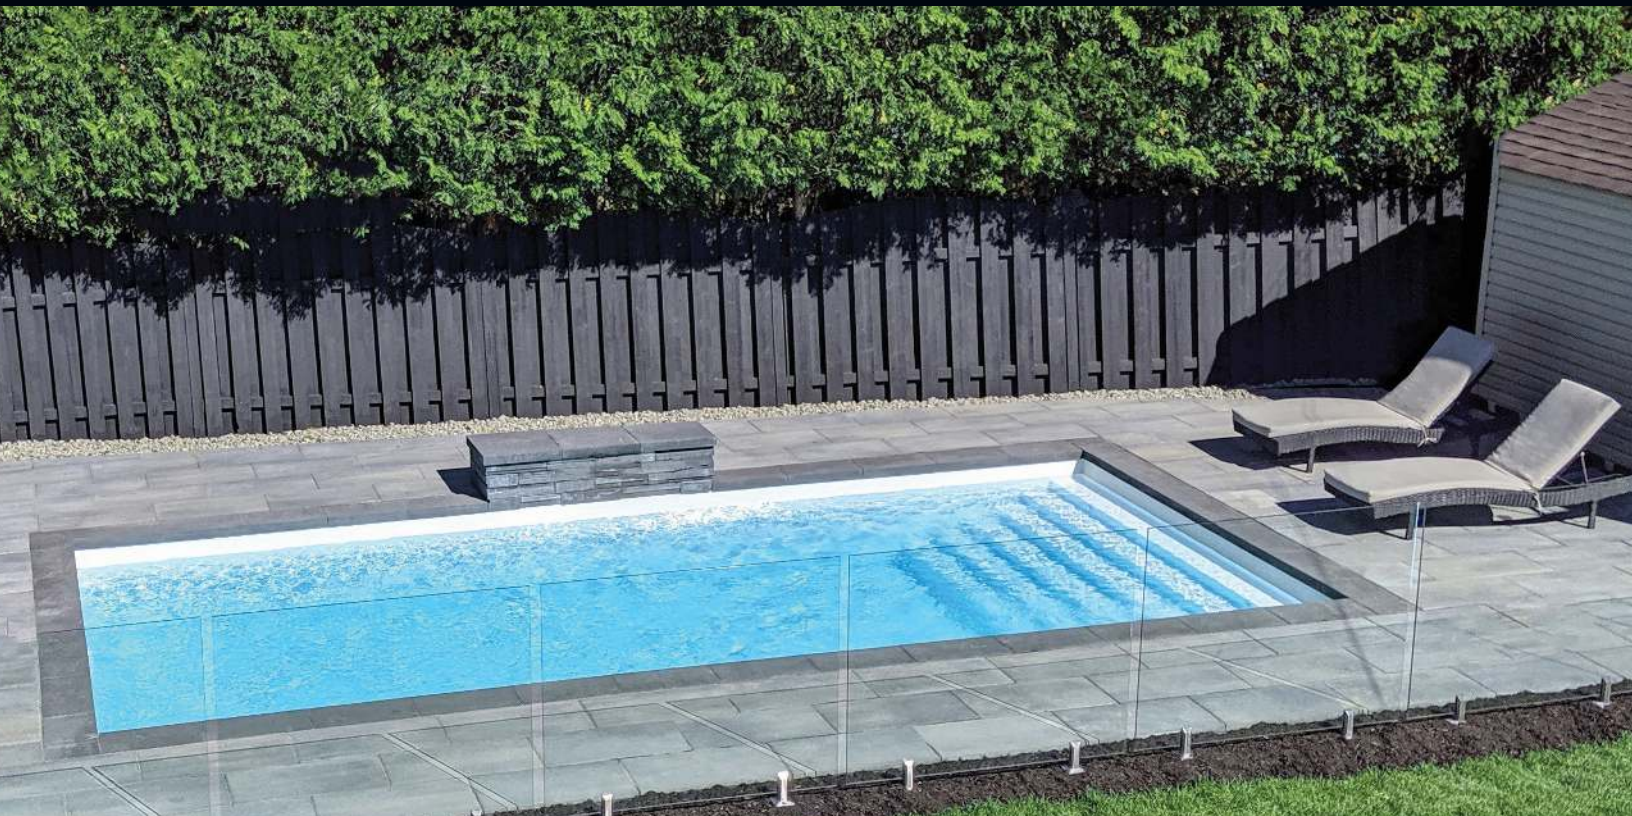

## Libra

The NEW Libra fiberglass inground pool, with its contemporary shape, is distinguished by its size and its double submerged deck allowing you to enjoy a restful area to install your deckchairs or even a play area for the whole family.

## Upsilon

The Upsilon model, measuring 21 feet fits perfectly in smaller yards and offers a very modern look with it's 90 degree corners.

Dimension:  
12' x 21'

Depth:  
4'11"

## Iota

The Iota model offers full-width steps and a very pleasant bathing area. Its modern look will enhance the style of your yard.

Dimension:  
12' x 29'

Depth:  
4'11"