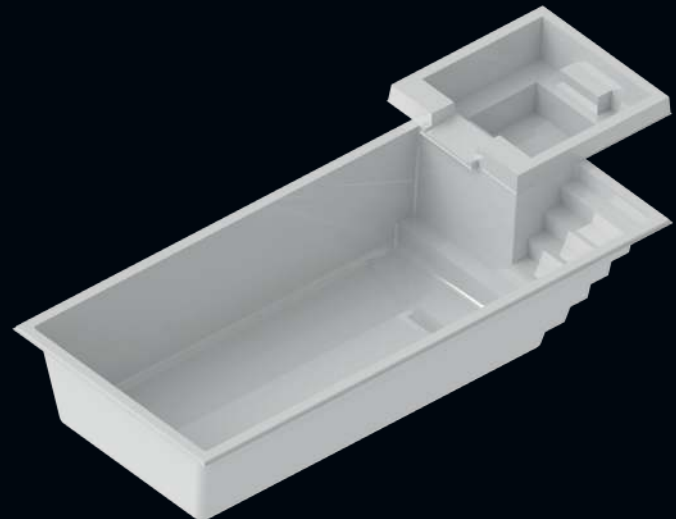

---

Dimension:  
13' x 31'

Depth:  
5'

## Psi

The NEW **Psi** fiberglass inground pool, offer you a spa and a pool, but packaged in a compact contemporary design. Choose between relaxing to the sound of the spa's integrated waterfall or having fun in the pool area.