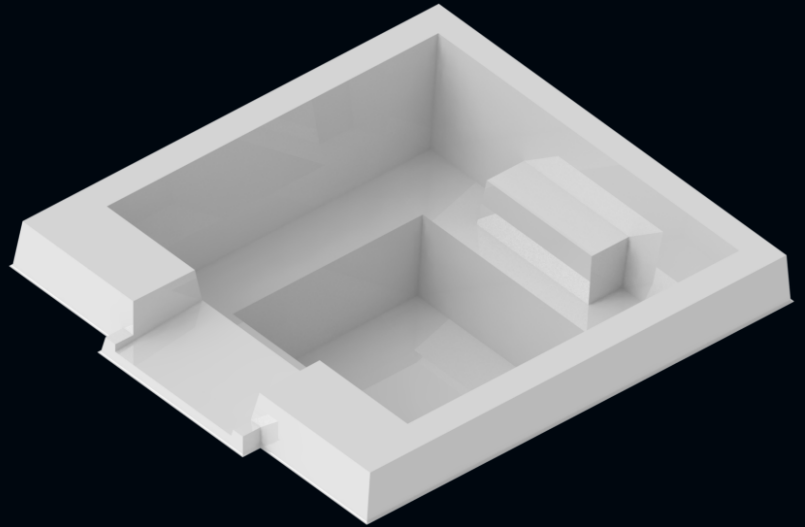

Square Spa

Dimension:
8' x 9'

Depth:
3'3"

Square Deck

Dimension:
8' x 9'

Depth:
9"

Round Spa

Dimension:
7'4"

Depth:
2'3"